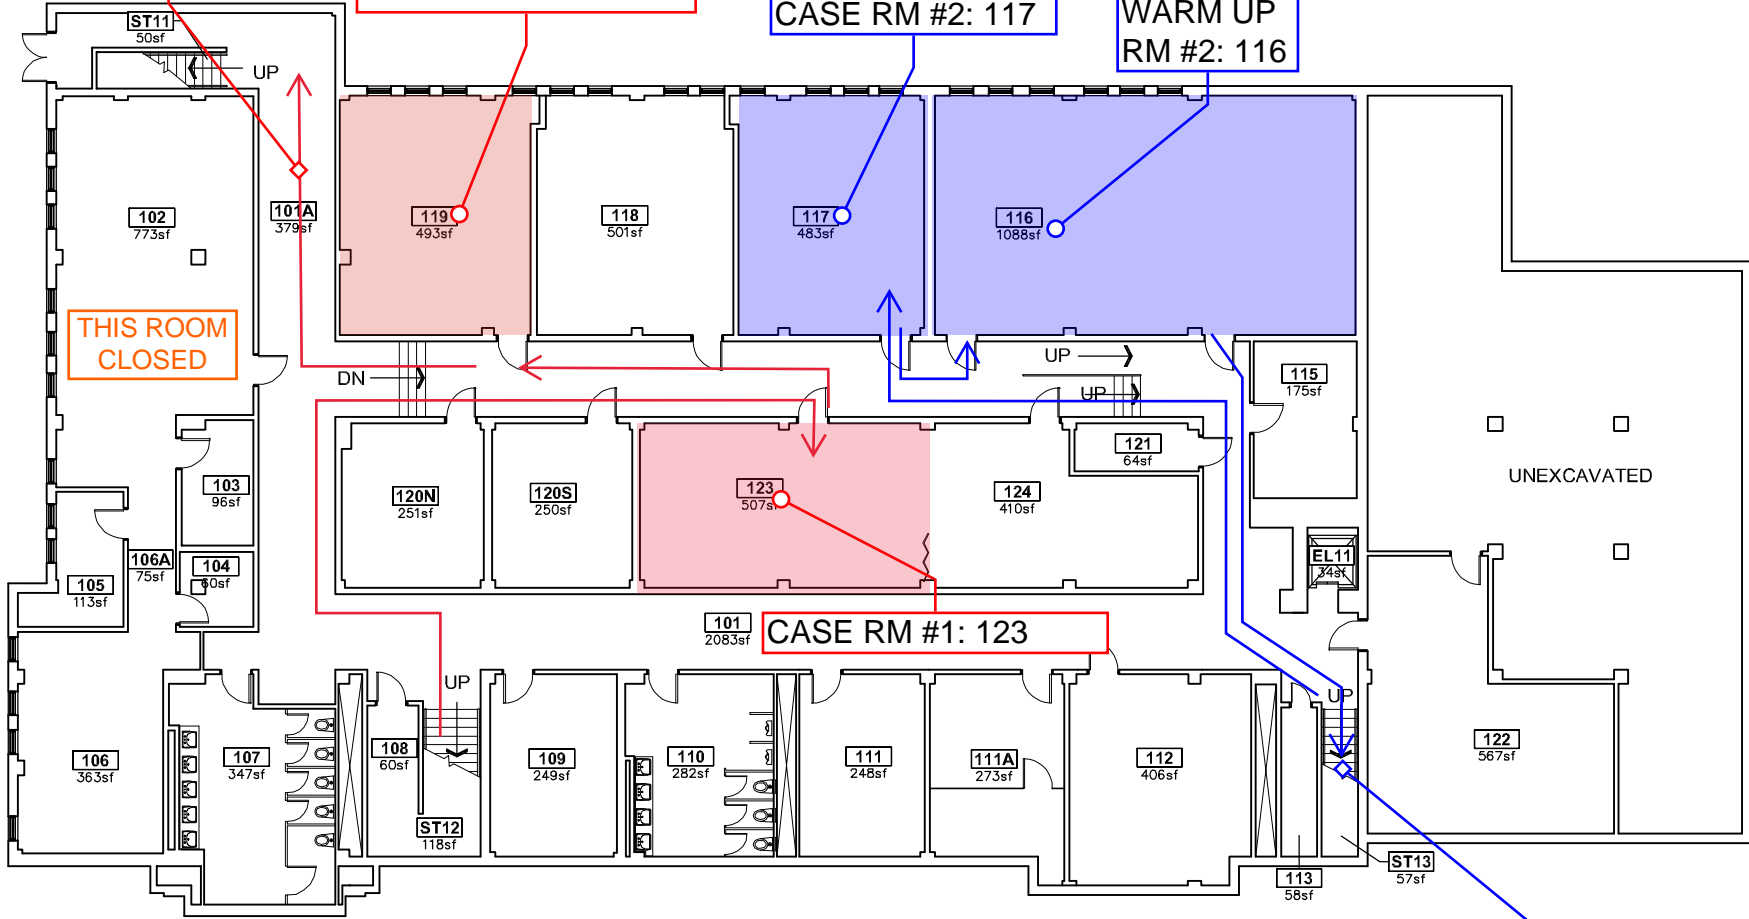

HAMPTON MUSIC BUILDING - #026
SECOND FLOOR 03-31-2010

SCALE: 1"=20'-0"

UP ONE FLOOR TO PERFORMANCE RM #1: HADDOCK

WARM UP RM #1: 119

CASE RM #2: 117

WARM UP RM #2: 116

THIS ROOM CLOSED

CASE RM #1: 123

UP ONE FLOOR TO PERFORMANCE RM #2: 216

HAMPTON MUSIC BUILDING - #026
FIRST FLOOR 12-15-2009